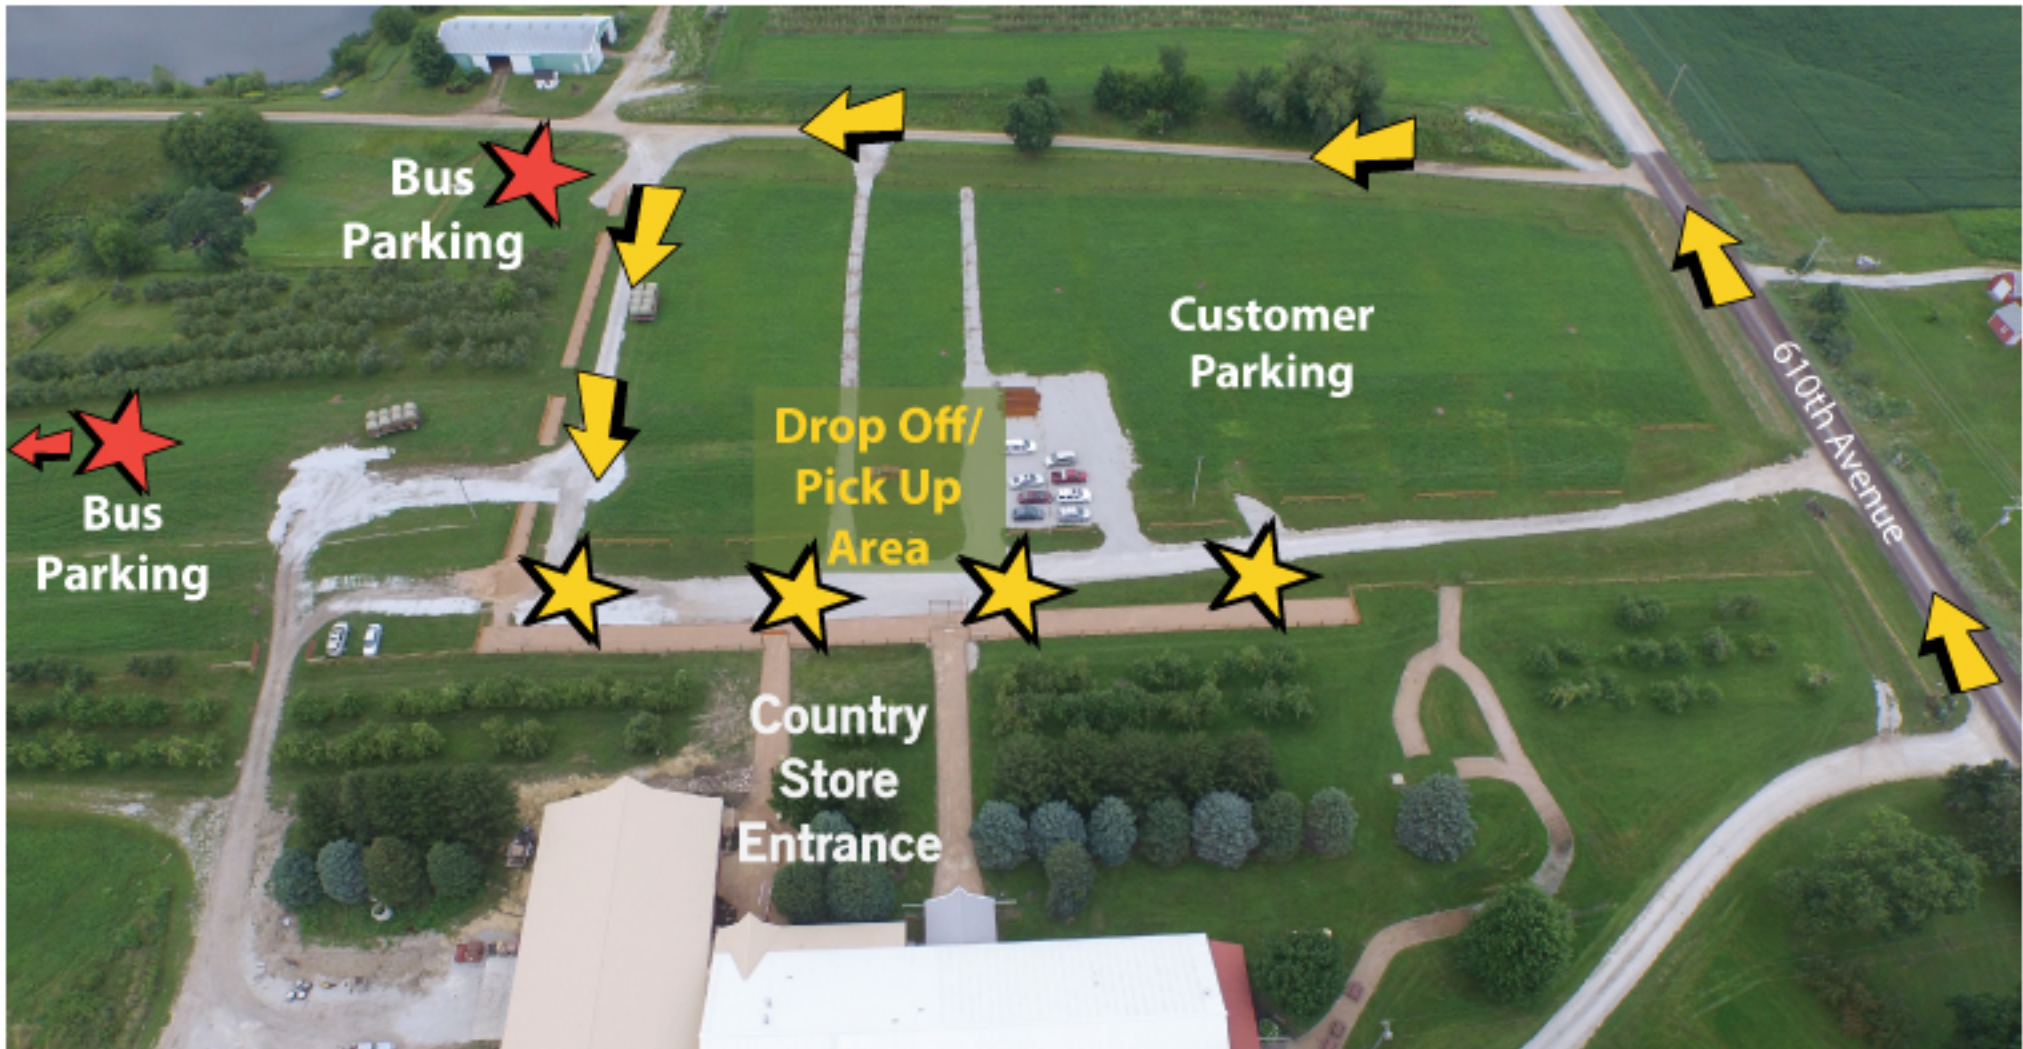

Bus Route

32835 610th Ave
Cambridge, IA 50046
515.383.4354

Bus Drivers:

Follow the **YELLOW** arrows to drop off & pick up in front of the Country Store in the loading zone area. Park in designated **Bus Parking** areas.